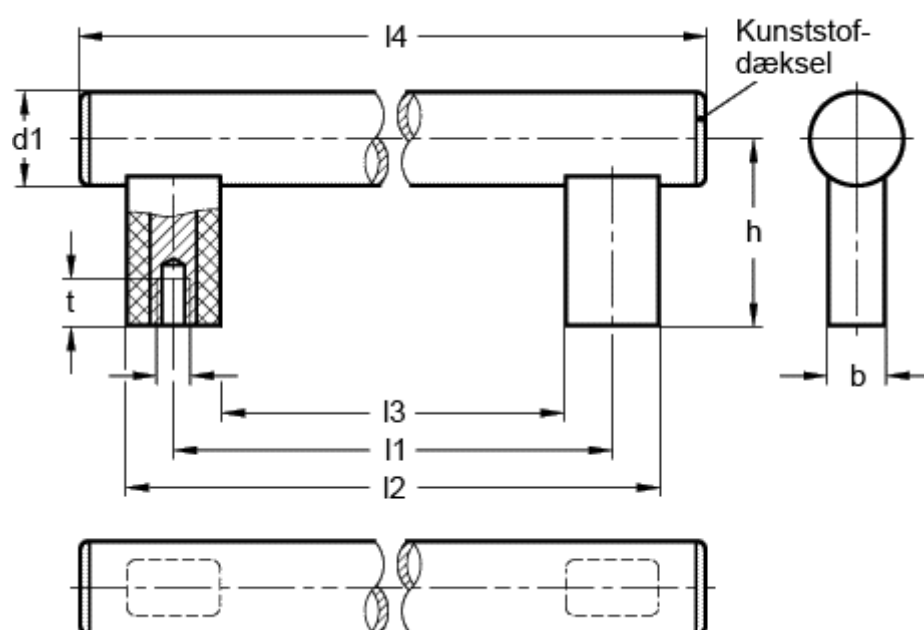

Article number: 20171600

Description: E+G Handle GN 666-30-M8-600-EL

## Measures

$b = 18$

$t \text{ min} = 15$

$d1 = 30$

$d2 = M8$

$h = 60$

$l1 = 600$

$l2 = 630$